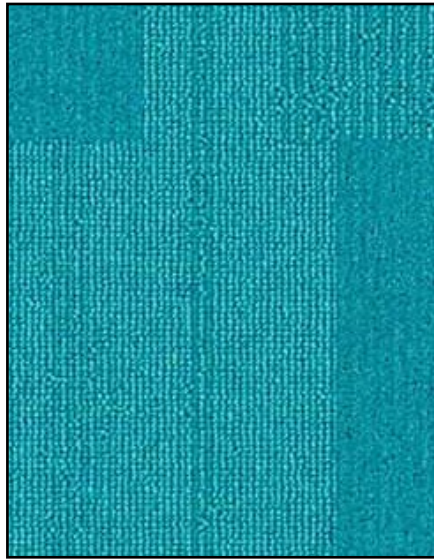

# PARAGON COLLECTION

MIDNIGHT GREEN  
DARK CYAN  
& CHILLI

BLACK NIGHT &  
LEMON LIME

  
SUNBOUND  
& PALE SILVER

BLACK NIGHT,  
LEMON LIME &  
MIDNIGHT GREEN

  
SLATE GREY

DENIM,  
PALE SILVER  
& SUNBOUND

**CRUSHED ICE**

**AQUA**

**ROYAL BLUE**

**OCEAN BLUE**

**DENIM**

**LEMON LIME**

**DARK CYAN**

**MIDNIGHT GREEN**

**SLATE GREY**

**BLACK NIGHT**