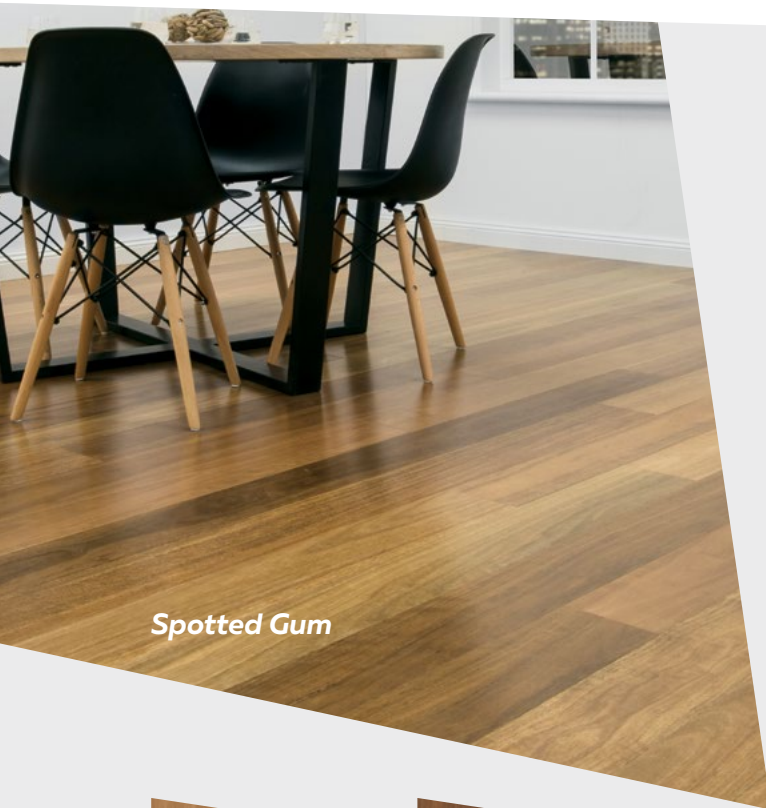

 **REGENCY**
HYBRID ADVANCED
The Now. The Future.

Blackbutt

Blackbutt

Spotted Gum

Sydney Blue Gum

Brushbox

1860 x 136 x 14mm

UV Lacquer | Satin Finish | T & G | 0.6mm top

UV lacquer for
suitable exposure

Satin
Finish

Tongue & Groove
system

Spotted Gum

With the use of advanced technology in its construction, Regency Hybrid Advanced allows for flexibility and optimum stability in its design, coupled with higher impact resistance for today's busy family lifestyle.