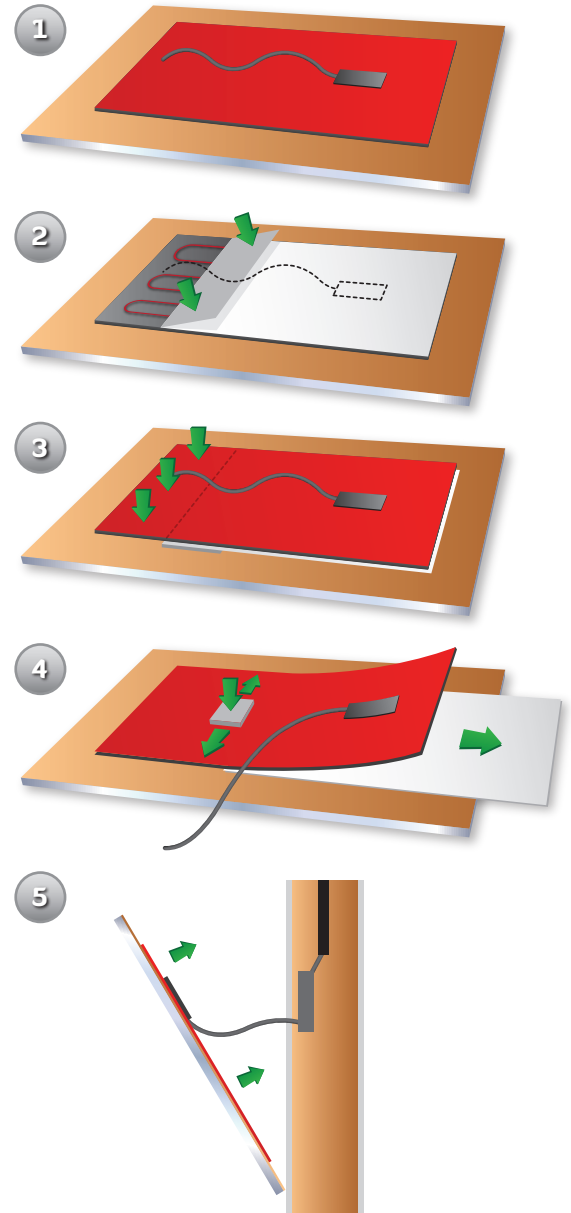

QUICK & EASY

electric mirror demister

installation instructions and technical information

The LA-MDXXX range of electric mirror demisters are designed to quickly warm mirrors to between 15-18°C above ambient temperature to leave mirrors mist free and clear. For best results, the mirror demister should be operated for a few minutes before turning on the shower or running a bath.

Step 1.

Lay the mirror face down on a protective cushioned surface. Clean the mirror back surface, make sure it is clean, dry and free of dust, grease or any contaminates. Pencil mark the position of the heat pad on back side of mirror.

Step 2.

Turn heat pad over. Remove approximately 10cm of protection film and fold it back.

Step 3.

Turn the heat pad again, adjust it to the marked position, use a dry cloth and press the adhesive side to the back of the mirror.

Step 4.

Slowly peel the protection film while pressing and rubbing the adhesive side onto the back of the mirror with the dry cloth.

Step 5.

The heated mirror can be installed on walls made of wood, ceramic tile, marble, etc. Walls must be dry, stable and smooth. The heated mirror should be wired directly into the wall circuit.

Sizing Guide

MODEL	DIMENSIONS	POWER
LA-MD1000	450mm x 650mm	66w
LA-MD2000	600mm x 800mm	108w

IMPORTANT: Provide your builder with this information so that the adequate electrical preparations can be made.

Your Livella Representative