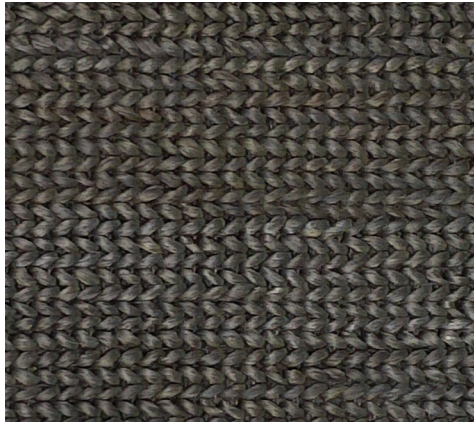

COLORSCOPE

PRODUCT SPECIFICATION

SLATE | JUTEM

NUTMEG | JUTEC

HARVEST | JUTEI

COLLECTION	The Bay Braided Jute Collection
COLOURS	Slate (JUTEM), Nutmeg (JUTEC), Harvext (JUTEI)
ORIGIN	India
SIZES	160 x 230cm, 200 x 300cm, 250 x 300cm, 250 x 350cm, 300 x 400, 350x450cm & custom sizes available
FIBRE	Jute & Cotton
CONSTRUCTION	Handbraided
CARE	Professional cleaning recommended, vacuum regularly