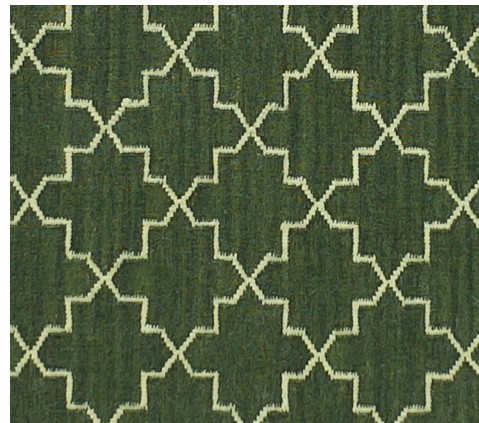

COLORSCOPE

PRODUCT SPECIFICATION

BLACK | MORB

NAVY | MORN

GREY | MORG

FOREST | MORF

COLLECTION	The Moroc Collection
COLOURS	Black (MORB), Navy (MORN), Grey (MORG), Forest (MORF)
ORIGIN	India
SIZES	160 x 230cm, 200 x 300cm, 250 x 300cm, 250 x 350cm, 300 x 400 & custom sizes available
FIBRE	Wool
CONSTRUCTION	Flatweave
CARE	Professional cleaning recommended, vacuum regularly