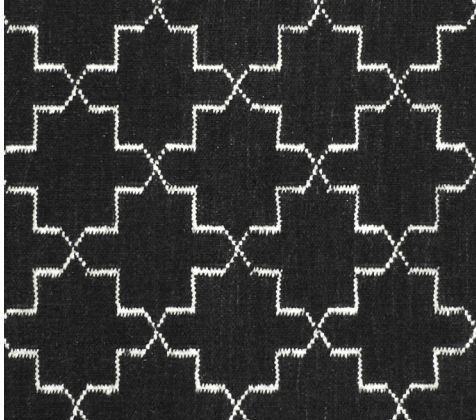

COLORSCOPE

PRODUCT SPECIFICATION

BLACK | MORB

NAVY | MORN

GREY | MORG

FOREST | MORF

COLLECTION	The Moroc Collection
COLOURS	Black (MORB), Navy (MORN), Grey (MORG), Forest (MORF)
ORIGIN	India
SIZES	160 x 230cm, 200 x 300cm, 250 x 300cm, 250 x 350cm, 300 x 400 & custom sizes available
FIBRE	Wool
CONSTRUCTION	Flatweave
CARE	Professional cleaning recommended, vacuum regularly