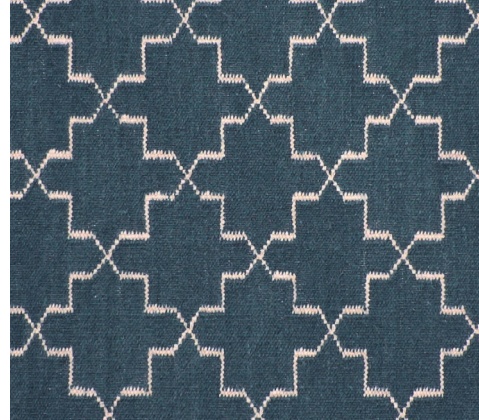

COLORSCOPE

PRODUCT SPECIFICATION

BLACK | MORB

NAVY | MORN

GREY | MORG

FOREST | MORF

COLLECTION	The Moroc Collection
COLOURS	Black (MORB), Navy (MORN), Grey (MORG), Forest (MORF)
ORIGIN	India
SIZES	160 x 230cm, 200 x 300cm, 250 x 300cm, 250 x 350cm, 300 x 400 & custom sizes available
FIBRE	Wool
CONSTRUCTION	Flatweave
CARE	Professional cleaning recommended, vacuum regularly